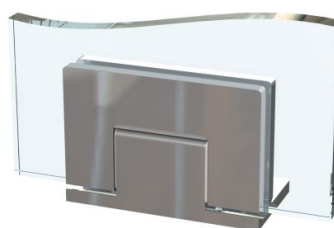

PRODUCT SHEET

Description:

Shower Hinge "Rio", Wall/Glass, Black Finish, Offset Back Pl, 8-10mm Glass Thickness, W/15 DG Angle Adjustment Function, & 25DG Return Function, Brass Material, Hidden Screws., Black Fiber Gaskets: 2 x 1mm & 2 x 2mm Thickness., Load Capacity Pr. Pair: 45kg

Item number:

15.23.883-4

Units	Box	Carton	HS Code	Barcode
Pcs.	1	20	8302100090	
				5704866501217

SISO A/S

Mileparken 11
DK-2740 Skovlunde
Denmark
VAT: 24786013

Phone +45 45 830 900

www.siso.dk
siso@siso.dk

Danske Bank
Nytorv Branch
Copenhagen
SWIFT: DABADKKK

Account no.
4180 3112 112936
IBAN Account
DK7230003112112936