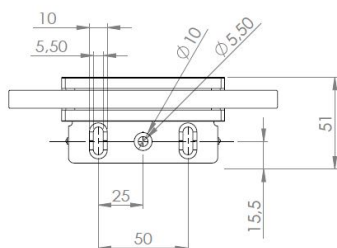

PRODUCT SHEET

Description:

Shower Hinge "Rio", Wall/Glass, Black Finish, Offset Back Pl, 8-10mm Glass Thickness, W/15 DG Angle Adjustment Function, & 25DG Return Function, Brass Material, Hidden Screws., Black Fiber Gaskets: 2 x 1mm & 2 x 2mm Thickness., Load Capacity Pr. Pair: 45kg

Item number:

15.23.883-4

Units	Box	Carton	HS Code	Barcode
Pcs.	1	20	8302100090	
				5704866501217

SISO A/S

Mileparken 11
DK-2740 Skovlunde
Denmark
VAT: 24786013

Phone +45 45 830 900

www.siso.dk
siso@siso.dk

Danske Bank
Nytorv Branch
Copenhagen
SWIFT: DABADKKK

Account no.
4180 3112 112936
IBAN Account
DK7230003112112936