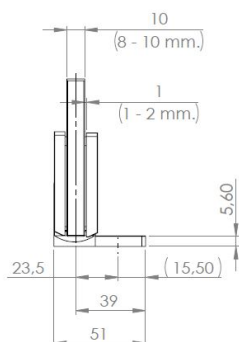

PRODUCT SHEET

Description:

Shower Hinge "Rio", Wall/Glass, Black Finish, Offset Back Pl, 8-10mm Glass Thickness, W/15 DG Angle Adjustment Function, & 25DG Return Function, Brass Material, Hidden Screws., Black Fiber Gaskets: 2 x 1mm & 2 x 2mm Thickness., Load Capacity Pr. Pair: 45kg

Item number:

15.23.883-4

Units	Box	Carton	HS Code	Barcode
Pcs.	1	20	8302100090	
				5704866501217

SISO A/S

Mileparken 11
DK-2740 Skovlunde
Denmark
VAT: 24786013

Phone +45 45 830 900

www.siso.dk
siso@siso.dk