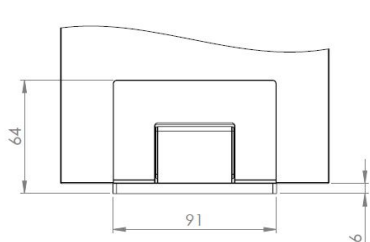

PRODUCT SHEET

Description:

Shower Hinge "Rio", Wall/Glass, Black Finish, Offset Back Pl, 8-10mm Glass Thickness, W/15 DG Angle Adjustment Function, & 25DG Return Function, Brass Material, Hidden Screws., Black Fiber Gaskets: 2 x 1mm & 2 x 2mm Thickness., Load Capacity Pr. Pair: 45kg

Item number:

15.23.883-4

Units	Box	Carton	HS Code	Barcode
Pcs.	1	20	8302100090	
				5704866501217

SISO A/S

Mileparken 11
DK-2740 Skovlunde
Denmark
VAT: 24786013

Phone +45 45 830 900

www.siso.dk
siso@siso.dk

Danske Bank
Nytorv Branch
Copenhagen
SWIFT: DABADKKK

Account no.
4180 3112 112936
IBAN Account
DK7230003112112936