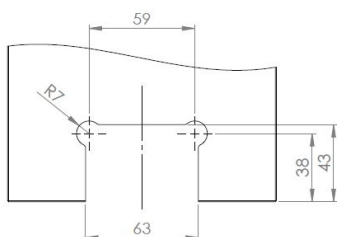

PRODUCT SHEET

Description:

Shower Hinge "Rio", Wall/Glass, Black Finish, Offset Back Pl, 8-10mm Glass Thickness, W/15 DG Angle Adjustment Function, & 25DG Return Function, Brass Material, Hidden Screws., Black Fiber Gaskets: 2 x 1mm & 2 x 2mm Thickness., Load Capacity Pr. Pair: 45kg

Item number:

15.23.883-4

Units	Box	Carton	HS Code	Barcode
Pcs.	1	20	8302100090	
				5704866501217

SISO A/S

Mileparken 11
DK-2740 Skovlunde
Denmark
VAT: 24786013

Phone +45 45 830 900

www.siso.dk
siso@siso.dk

Danske Bank
Nytorv Branch
Copenhagen
SWIFT: DABADKKK

Account no.
4180 3112 112936
IBAN Account
DK7230003112112936